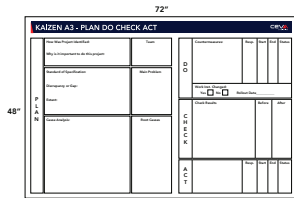

Double Sided Interior
48" x 72"
3m PVC

Qty: _____
Custom Text: _____

Sunset Item#