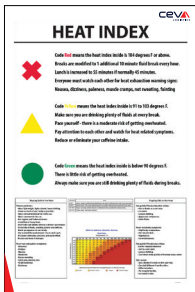

Single Sided Interior
24" x 36"
Decal

Qty: _____
Custom Text: _____

_____
_____
_____
_____
_____
Sunset Item#